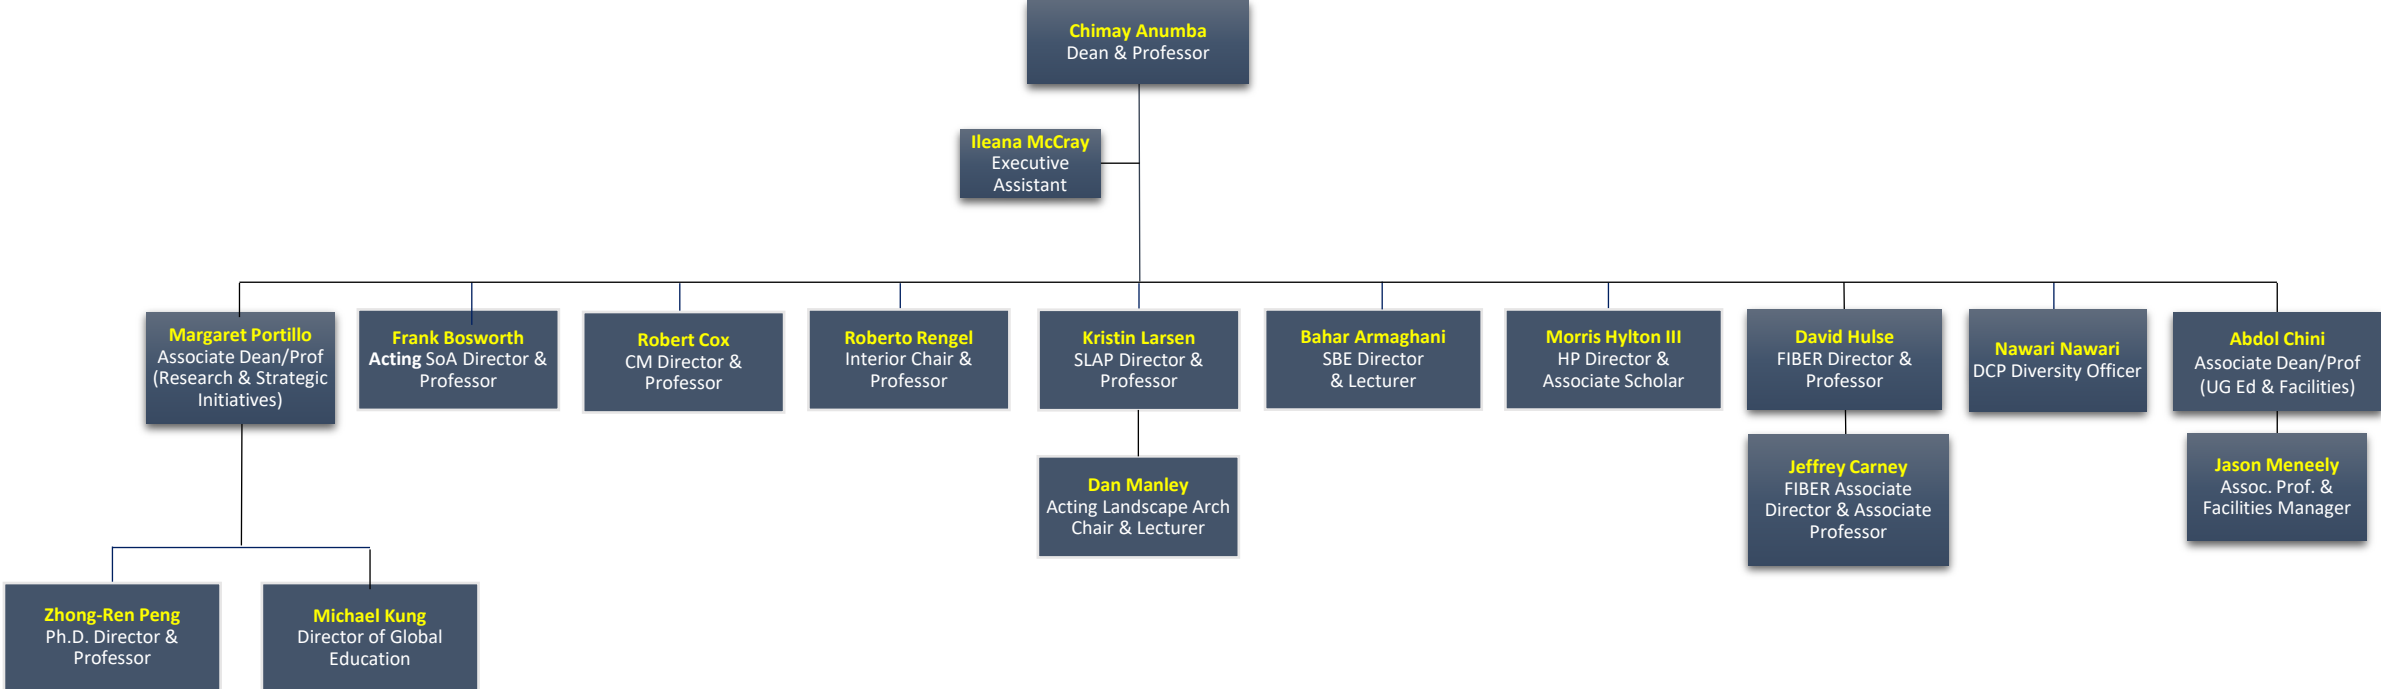

College Administration

Dean's Office

Chimay Anumba
Dean & Professor

Ileana McCray
Executive Assistant

Margaret Portillo
Associate Dean & Professor

Morris Hylton III
HP Director & Associate Scholar

Abdol Chini
Associate Dean & Professor

Michael Kung
Director of Global Outreach

Zhong-Ren Peng
Ph.D. Director & Professor

Stacy Peazant
PhD/Research Administrator

Pat De Jong
Asst Director Academic Advisor

Rachel Dean
Academic Advisor

Bob Matckie
IT Support Supervisor